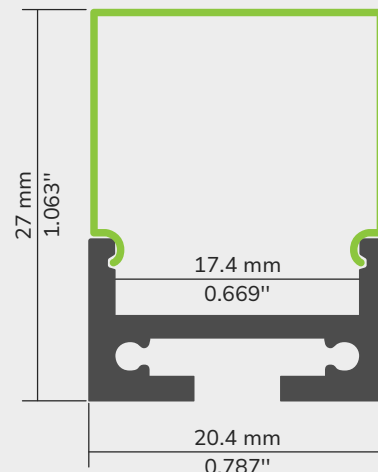

TECHNICAL DRAWING

PRODUCT DESCRIPTION

Creating a visual impact has never been easier with our new 87 aluminum profile. Offering lighting without hot spots, this series excels in design and functionality. The profile is designed to be suspended, and its slim form factor delivers a modern look with its profiled lens. Perfect for illuminating a kitchen island or a hallway, this profile is also ideal for decorative purposes and commercial projects, adding a touch of contemporary elegance.

FEATURES

- Designed to give a uniform light without hot spots*
- Available in length of 120 inches.
- Made for suspended installation.
- Made of ALCOA 6063-T5 aluminum alloy increasing heat dissipation.
- Suitable for dry, damp or wet indoor locations