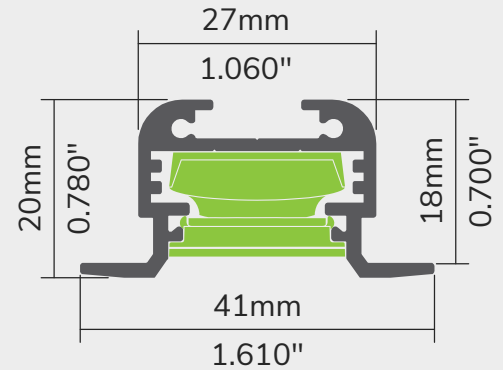

TECHNICAL DRAWING

NEW! ELEGANCE AND DISCRETION

The sleek and sophisticated design of the 158 profile seamlessly blends with your interior decor while ensuring a secure recessed installation. When used in conjunction with our spring brackets, the installation process becomes quick and effortless. One of the standout features of the 158 Profile is its cutting-edge lens that incorporates an LED light source with an impressive CRI of 95+. This enables you to precisely direct the light to your desired location with exceptional color quality and accuracy. Moreover, the profile's anti-reflective technology provides unparalleled visual comfort.

FEATURES

- Designed for recessed installation.
- Anti-reflective technology reducing eye fatigue.
- Available in 8 foot length.
- Length of light source in 6.5 in increments only.
- Accommodates and protects the majority of our LED strips.
- Certified for the Canadian market.

SP - Spring bracket

LENGTH

Available length

- 7"
- 13.5625"
- 20.1250"
- 26.6875"
- 33.25"
- 39.8125"
- 46.3750"
- 52.9375"
- 59.5"
- 66.0625"
- 72.6250"
- 79.1875"
- 85.75"
- 92.3125"