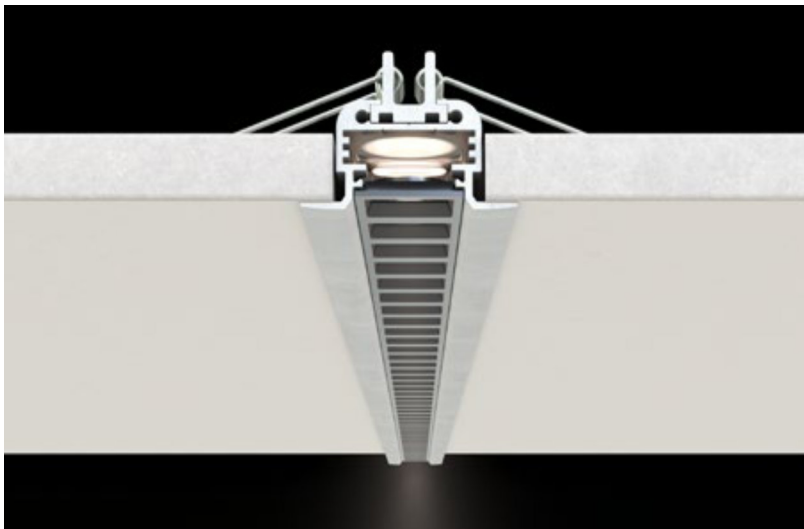

TECHNICAL DRAWING

NEW! ELEGANCE AND DISCRETION

The sleek and sophisticated design of the 158 profile seamlessly blends with your interior decor while ensuring a secure recessed installation. When used in conjunction with our spring brackets, the installation process becomes quick and effortless. One of the standout features of the 158 Profile is its cutting-edge lens that incorporates an LED light source with an impressive CRI of 95+. This enables you to precisely direct the light to your desired location with exceptional color quality and accuracy. Moreover, the profile's anti-reflective technology provides unparalleled visual comfort.

FEATURES

- Designed for recessed installation.
- Anti-reflective technology reducing eye fatigue.
- Available in 8 foot length.
- Length of light source in 6.5 in increments only.
- Accommodates and protects the majority of our LED strips.
- Certified for the Canadian market.

COLOR

AL - Aluminum - Plain

BK - Aluminum - Black

LENS

OPBK - Optilux - Black

OPWH - Optilux - White

OPGD - Optilux - Gold

MOUNTING