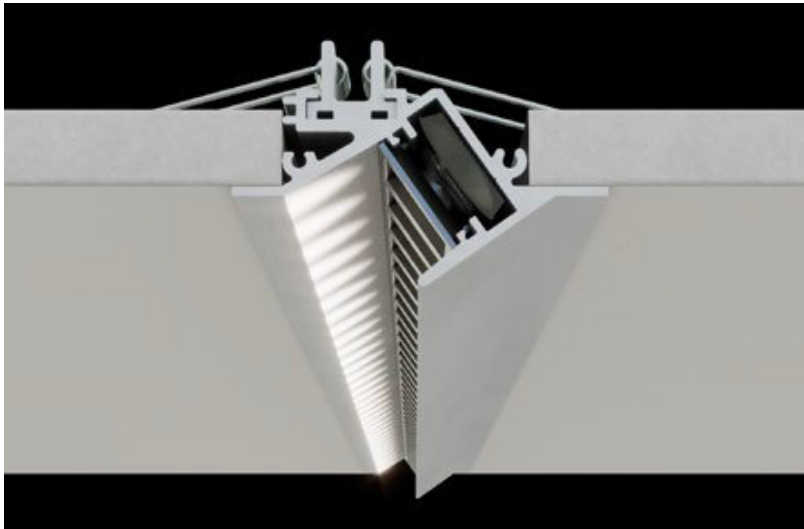

A POWERFUL AND COMPACT PROFILE

The 159 profile presents a direct and potent light source, allowing you to precisely focus the light wherever desired. Whether illuminating a work surface, enhancing textures, or creating an indirect wall-washing effect, this small and compact profile offers versatile lighting possibilities. With a choice of three colors and anti-glare lens, it's perfect for indoor spaces such as offices, stores, and accent lighting. Furthermore, the lens features anti-glare technology, ensuring optimal visual comfort.

FEATURES

- Designed for recessed installation.
- Anti-reflective technology reducing eye fatigue.
- Available in 8 foot length.
- Length of light source in 6.5 increments only.
- Accommodates and protects the majority of our LED strips.
- Certified for the Canadian market.