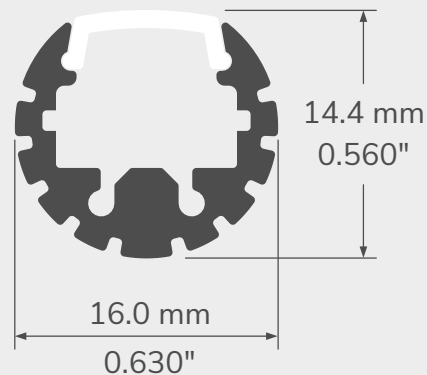

TECHNICAL DRAWING

MEET OUR MAGIC WAND!

A well cherished secret that we just have to brag about. The no.45 profile is a slim but extremely versatile display solution. With its ultra-compact size and its complete freedom of lighting direction, and accepting most LED strips, you will find many ways to install it with its wide variety of accessories.

FEATURES

- Ultra-compact size with a diameter of only 16mm (5/8in).
- All of the no.45 brackets allow adjusting lighting direction along the axis as desired.
- Custom length by sections of 2 to 240 inches (6m).
- Made of ALCOA 6063-T5 aluminum alloy increasing heat dissipation.
- Its use increases the lifetime of your LED engine.
- Compatible with multiple installation accessories.
- Designed to meet North American woodworking standards.

PROFILE	LENSES	MOUNTING HARDWARE	CANOPY	LENGTH
 <p>45 - Profile, alu</p>	 <p>CL - Clear lens</p>	 <p>FL - Flat bracket</p>	<p>NOTE: Only available with SUS bracket (suspension)</p>  <p>Remote driver canopy plate See Appendix 2 on page 158 CR0 - Alu CR1 - Black CR2 - White</p>	<p>Custom length by sections of 2 to 60 inches (1.5m).</p>
 <p>45BK - Profile, black</p>	 <p>OX - Optiflex lens</p>	 <p>U0 - "U" bracket, Alu</p>  <p>P0 - "P" bracket, Alu</p>	 <p>Integrated driver in canopy See Appendix 2 on page 158 CI0 - Alu CI1 - Black CI2 - White</p>	
	 <p>OP - Opal lens</p>	 <p>VS - Arm kit vertical surface Maximum = 12"</p>  <p>VI - Arm kit vertical insert Maximum = 12"</p>	 <p>Integrated driver & suspension kit See Appendix 2 on page 158 CIK0 - Alu CIK1 - Black CIK2 - White</p>	
	 <p>SIL - SiLens</p>	 <p>HS - Arm kit horizontal surface Maximum = 12"</p>  <p>HI - Arm kit horizontal insert Maximum = 12"</p>		
		 <p>SUS-4500 endcap suspension kit with 15ft. coax. cable</p>		