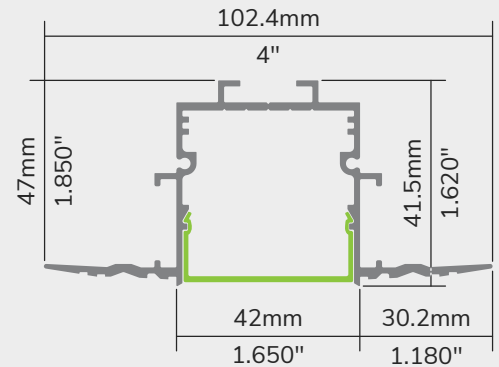

TECHNICAL DRAWING

INNOVATION, PERFORMANCE, POWER.

Experience the seamless integration of light and surface with the innovative 855 profile. Designed to effortlessly blend into the structure, this profile ensures a cohesive and unobtrusive lighting solution. With a wide range of LED light sources available, from warm and cozy 2400K to cool and crisp 6200K, including dynamic options like Dim to warm, Tunable White, RGB, and RGB white, you have the flexibility to create the perfect ambiance. Combining functionality with elegance, the refined look of the 855 profile effortlessly complements any project, delivering both style and performance.

FEATURES

- Designed for recessed installation.
- The grooved edges reduce the gap between screws and surface.
- Available in 8 foot length.
- Custom fabrication up to 96 inches.
- Accommodates and protects the majority of our LED strips.
- Certified for the Canadian market.

COLOR

Aluminum - Plain

LENS

Prime lens
(Included)

PVC protector
(Included)

JOINERS

Type C straight

Type C horz. 45°

Type C horz. 90°

Type C vert. 90°

Type C vert. 45°

ACCS.

855 Endcaps

High efficiency reflector

Drywall small head screw
(x100)