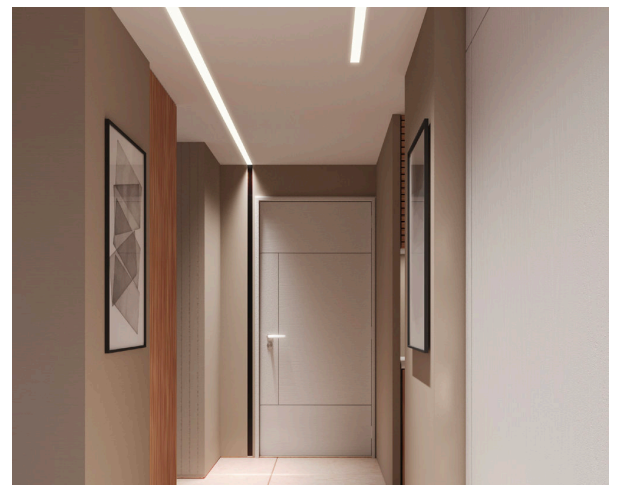

TECHNICAL DRAWING

INNOVATION, PERFORMANCE, POWER.

Experience the seamless integration of light and surface with the innovative 855 profile. Designed to effortlessly blend into the structure, this profile ensures a cohesive and unobtrusive lighting solution. With a wide range of LED light sources available, from warm and cozy 2400K to cool and crisp 6200K, including dynamic options like Dim to warm, Tunable White, RGB, and RGB white, you have the flexibility to create the perfect ambiance. Combining functionality with elegance, the refined look of the 855 profile effortlessly complements any project, delivering both style and performance.

FEATURES

- Designed for recessed installation.
- The grooved edges reduce the gap between screws and surface.
- Available in 8 foot length.
- Custom fabrication up to 96 inches.
- Accommodates and protects the majority of our LED strips.
- Certified for the Canadian market.

COLOR

Aluminum - Plain

LENS

Prime lens
(Included)

PVC protector
(Included)

JOINERS

Type C straight

Type C horz. 45°