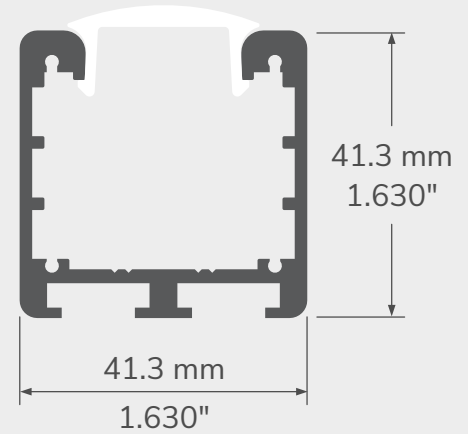

TECHNICAL DRAWING

A STURDY ALUMINUM PROFILE

The 94 profile with its twin mounting channels allows for a wide range of installation options. Whether on swivel arms, on a surface, or suspended, it can be built in complex spatial configurations using corner joiners. Its rugged build in 6063-T5 aluminum alloy will withstand abuse in demanding applications and extreme weather, all of it with an understated elegance.

FEATURES

- The ALCOA 6063-T5 aluminum alloy increases heat dissipation, for an extended lifetime of the LED source, and is suitable for outdoor installation.
- Custom length by sections of 2 to 240 inches (6m).
- 3 position slots for the LED heat sink insert for setting the needed beam angle.
- Accepts multiple or oversized LED sources on a 33mm (1.25in) wide area, for extra power. Has application guides for 10mm (3/8-inch) wide LED engines.
- Designed to give a uniform light without hot spots.
- Its mounting channels make it compatible with a wide range of installation accessories.