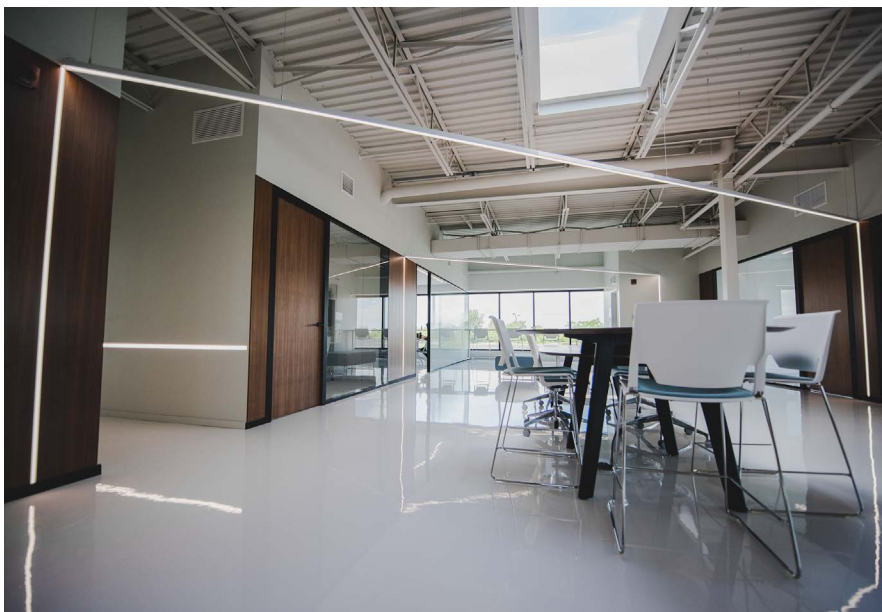

TECHNICAL DRAWING

A STURDY ALUMINUM PROFILE

The 94 profile with its twin mounting channels allows for a wide range of installation options. Whether on swivel arms, on a surface, or suspended, it can be built in complex spatial configurations using corner joiners. Its rugged build in 6063-T5 aluminum alloy will withstand abuse in demanding applications and extreme weather, all of it with an understated elegance.

FEATURES

- The ALCOA 6063-T5 aluminum alloy increases heat dissipation, for an extended lifetime of the LED source, and is suitable for outdoor installation.
- Custom length by sections of 2 to 240 inches (6m).
- 3 position slots for the LED heat sink insert for setting the needed beam angle.
- Accepts multiple or oversized LED sources on a 33mm (1.25in) wide area, for extra power. Has application guides for 10mm (3/8-inch) wide LED engines.
- Designed to give a uniform light without hot spots.
- Its mounting channels make it compatible with a wide range of installation accessories.