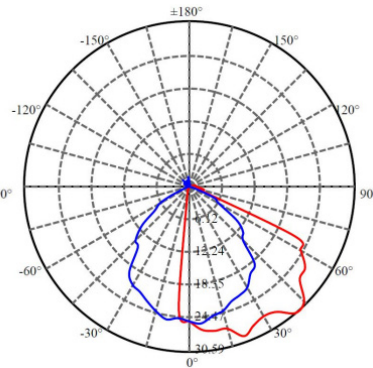

- Comparable to 20W Halogen
- Automatically turns on at night and off during the day to maximize efficiency
- Compact design allows it to fit almost anywhere
- Lithium Ion battery lasts over 1000 charge cycles
- Perfect for steps and decks
- Dimensions (L x W x H): 8" x 3" x 5"

Light Distribution Curve ->

PART #	UPC	COMPARABLE TO	LUMENS	CCT
SL-SSL-1W-40K-GY-G2	844006069117	20W HALOGEN	50	4000K

WARRANTY

CHARGE TIME

BATTERY LIFE

BATTERY CHARGING TEMP

OPERATING TEMP

BEAM ANGLE