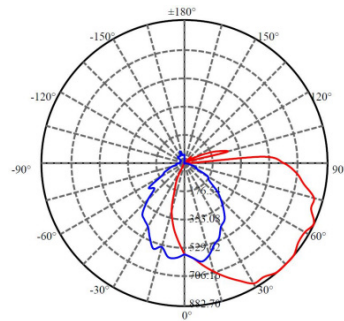

- Comparable to 150W HID
- Fixture features 3 operating modes, PIR motion sensor, timer and full brightness
- LED indicator shows the nights remaining on the current charge
- Lithium Ion battery lasts over 1500 charge cycles
- Perfect for illuminating doorways, walkways, railings and more
- Dimensions (L x W x H): 8" x 3" x 5"

Light Distribution Curve ->

PART #	UPC	COMPARABLE TO	LUMENS	CCT
SL-SWL-20W-40K-BK-G2	844006069124	150W HID	2000	4000K

	WARRANTY	CHARGE TIME	BATTERY LIFE	BATTERY CHARGING TEMP	OPERATING TEMP	BEAM ANGLE	5 MIN FAST MOUNTING	RATED LIFE