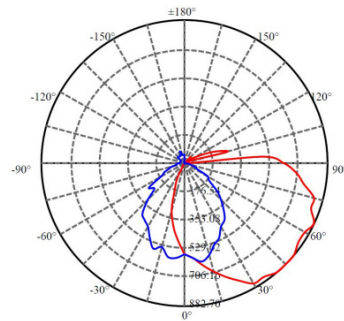

Light Distribution Curve ->

PART #	UPC	COMPARABLE TO	LUMENS	CCT
SL-SWL-20W-40K-BK-G2	844006069124	150W HID	2000	4000K

	WARRANTY	CHARGE TIME	BATTERY LIFE	BATTERY CHARGING TEMP	OPERATING TEMP	BEAM ANGLE	5 MIN FAST MOUNTING	RATED LIFE