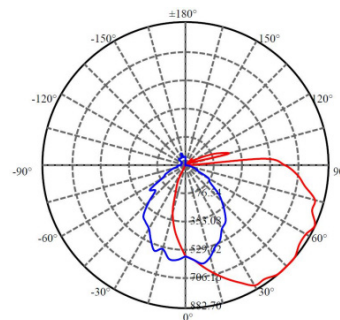

Light Distribution Curve ->

PART #	UPC	COMPARABLE TO	LUMENS	CCT
SL-SWL-20W-40K-BK-G2	844006069124	150W HID	2000	4000K

	WARRANTY	CHARGE TIME	BATTERY LIFE	BATTERY CHARGING TEMP	OPERATING TEMP	BEAM ANGLE	5 MIN FAST MOUNTING	RATED LIFE