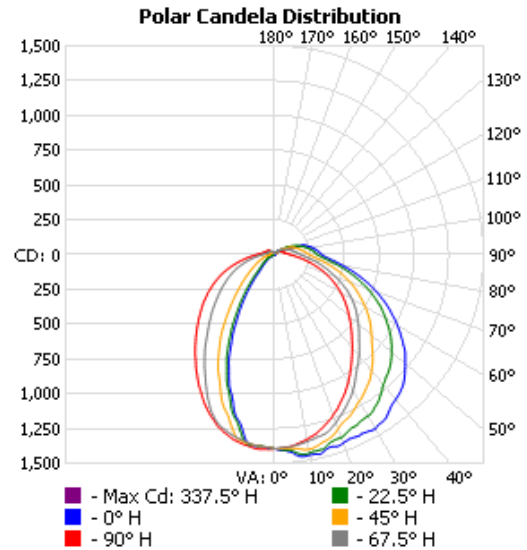

Polar Candela

Applications

Malls

Hotels

Industry

Office Complex