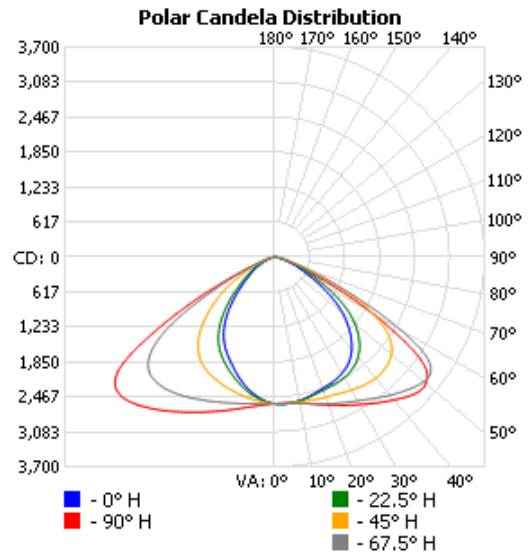

LED Full Cutoff Wall Pack

SSL-WP3T+	Segment	Wattage Range	Lumen Range
	Commercial & Industrial	Selectable Wattage (25W-120W)	3,350-16,080lm

Features

- Modern Design Compact Wallpack with Glass diffuser for long life.
- IP65 Wet Location rated with operating temperature range of -40 °C ~ + 50 °C.
- Field Selectable (CCT 3000K, 4000K & 5000K) and wattage (25W - 60W in 60M & 80W - 120W in 120L model).
- Efficacy of ≥ 134 lm/W with 120-347V LED Auto-Sensing driver

Dimensional Drawing

	L	W	H
SSL-WP3T+/60M	10.63"	9.33"	6.85"
SSL-WP3T+/120L	13.27"	9.33"	8.11"

Polar Candela

Applications

Malls

Hotels

Industry

Office Complex

Family Name	Fixture Type	Type	Wattage	CCT	Voltage	Dimmable	Photocell	Finish
SSL (Solid state lighting)	WP3T+ (LED full cutoff wall pack)	60M (Max. 60W, medium size) 120L (Max. 120W, large size)	MW (Selectable Wattage)	MK (Selectable Kelvin/CCT)	120-347V	D (Dimmable)	PC (Photocell)	DB (Dark bronze) BK (Black) WH (White)