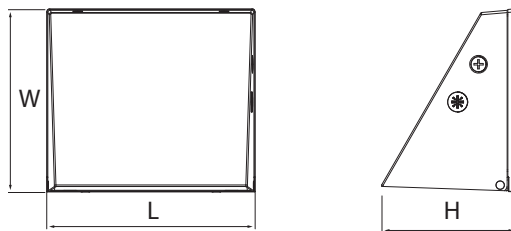

Dimensional Drawing

	L	W	H
SSL-WP3T+/60M	10.63"	9.33"	6.85"
SSL-WP3T+/120L	13.27"	9.33"	8.11"

Polar Candela

Applications

Malls

Hotels

Industry

Office Complex